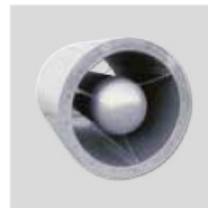

ROOF MOUNTED AXIAL FLOW FANS

HGHT-V Series

HGHT-V/4/6-1000-3-F300-50Hz

Range of roof mounted axial flow fans, with vertical air discharge configuration, for air extract. Designed for smoke extraction in fire conditions and certified F400-120 and F300-120 (HGHT-V - CE marked). Casing formed from rolled sheet steel welded on the base with a corrosion resistant hot dipped galvanized finish. High grade die-cast aluminum blades locked within a pressed sheet steel hub. Backdraft shutter and proof guard at the fan discharge. Cylindrical casing formed from rolled sheet steel protected against corrosion by grey polyester paint coating.

Back draft shutter
Prevent back draft of air and entrance of rain water when the fan is switched off.

+ Technical characteristics

Unfortunately an error occurred.

"

+ Dimensions

Unfortunately an error occurred.

"

+ Curves

+ Mounting Accessories

ARO BRIDA
TGT/THGT N
Matching flange.

DEF.ASP.TGT/THGT
Inlet guard.

SIL CZ
Circular silencer.

ACOPEL F400 N
Circular flexible
connector.
Certified F400-120.

EMB
Bellmouth with
guard.

SIL CZ0
Circular silencer
with pod.