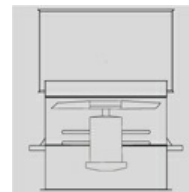

Support base
Base for roof installation.

Inlet flange
Flange for duct connection or bellmouth inlet.

Form (A) configuration
Standard air direction: form (A) configuration (Motor over impeller).

Web support
To strengthen base support. Model 1250 only.